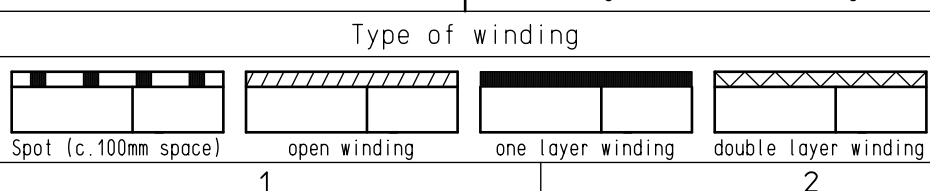

Toleranzen / tolerances	
0 - 100 mm	- 0/+10 mm
101 - 500 mm	-10/+10 mm
501 - 2000 mm	-10/+20 mm
> 2000 mm	-10/+30 mm

The tolerances are made for individual measurements and for the sum of several measurement

All housings with internal length

WS2

All parts have to be in conformity to IEC 60335-1/-2-72
All housings have to be labeled with device tags

0	Integrated acc.	4100-04	10.05.19	DK	2019	Date	Name	CM1650	Name	Kabelsatz WS2 (Motor)	 Hako GmbH D-23840 Bad Oldesloe	Drawing Number			
					Drawn by	01.01.	DK					97156806			
A2	No.	Number appears	Change No.	Date	Name	Standard	Change No.	For this drawing we reserve all rights (acc. DIN ISO 16016)			KABI 472	Type 1491	Dep. DS	No. of Sh. 2	Sheet 1